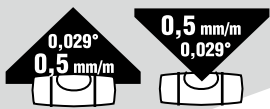

BLACK

120

EDITION

STABILA

1889 - 2009

Type 196-2

- 60 cm / 24" - Art.Nr.: 17423

- 120 cm / 48" - Art.Nr.: 17424

MADE IN GERMANY

P.O.S.

Offer subject to stock availability. We reserve the right to amend the colour, technical features and equipment.

LIMITED EDITION • 10 YEARS GUARANTEE

Type 80 A-2

MADE IN GERMANY

- 60 cm/24" - Art.Nr.: 17425
- 80 cm/32" - Art.Nr.: 17426
- 100 cm/40" - Art.Nr.: 17427
- 120 cm/48" - Art.Nr.: 17428