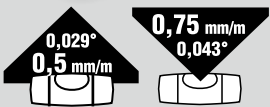

Type 81 S REM W45

MADE IN GERMANY

- 25 cm/10" - Art.Nr.: 17429