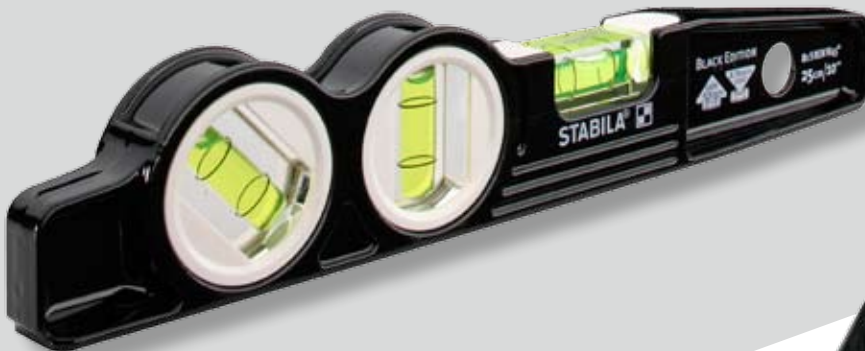

BLACK

120

EDITION

STABILA

1889 - 2009

Type 196-2

- 60 cm / 24" - Art.Nr.: 17423

- 120 cm / 48" - Art.Nr.: 17424

MADE IN GERMANY

P.O.S.

Offer subject to stock availability. We reserve the right to amend the colour, technical features and equipment.

LIMITED EDITION • 10 YEARS GUARANTEE

Type 80 A-2

MADE IN GERMANY

- 60 cm/24" - Art.Nr.: 17425
- 80 cm/32" - Art.Nr.: 17426
- 100 cm/40" - Art.Nr.: 17427
- 120 cm/48" - Art.Nr.: 17428

P.O.S.

Type 81 S REM W45

MADE IN GERMANY

- 25 cm/10" - Art.Nr.: 17429

Rare earth magnets →

P.O.S.