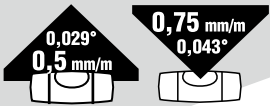

MADE IN GERMANY

P.O.S.

Offer subject to stock availability. We reserve the right to amend the colour, technical features and equipment.

LIMITED EDITION • 10 YEARS GUARANTEE

Type 80 A-2

MADE IN GERMANY

- 60 cm/24" - Art.Nr.: 17425
- 80 cm/32" - Art.Nr.: 17426
- 100 cm/40" - Art.Nr.: 17427
- 120 cm/48" - Art.Nr.: 17428